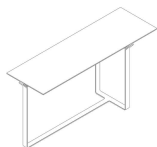

■ E007M4W

■ E007MTW (desk) + E007L08 (drawer)

SCHEMA'S

RECTANGULAR DESK

52cm x 133cm H 76cm  
20,47" x 52,36" H 29,92"

RECTANGULAR DESK DRAWER

34cm x 38cm H 8cm  
13,39" x 14,96" H 3,15"

FINISHINGS