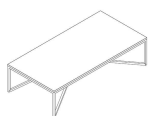

■ T111XM3

■ T111XM3

■ T111M00

■ T111M03

SCHEMA'S

SQUARE CORNER

40cm x 40cm H 50cm
15,75" x 15,75" H 19,69"

SQUARE CENTRAL

100cm x 100cm H 35cm
39,37" x 39,37" H 13,78"

RECTANGULAR CENTRAL

140cm x 70cm H 35cm
55,12" x 27,56" H 13,78"

FINISHINGS

Frame finishing

COFFEE

MATT COFFEE

Top finishing