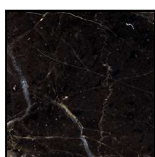

100cm x 100cm H 35cm
39,37" x 39,37" H 13,78"

RECTANGULAR CENTRAL

140cm x 70cm H 35cm
55,12" x 27,56" H 13,78"

FINISHINGS

Frame finishing

COFFEE

MATT COFFEE

Top finishing

CALACATTA GOLD

DARK EMPERADOR