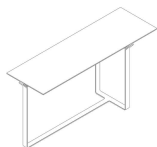

■ E007M4W

■ E007MTW (desk) + E007L08 (drawer)

SCHEMA'S

RECTANGULAR DESK

52cm x 133cm H 76cm
20,47" x 52,36" H 29,92"

RECTANGULAR DESK DRAWER

34cm x 38cm H 8cm
13,39" x 14,96" H 3,15"

FINISHINGS