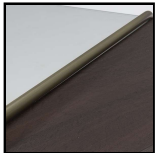

■ E03101X

■ E03102X

■ E03104X

■ E03106X

ALL PICTURES SHOWN ARE FOR ILLUSTRATIVE PURPOSE ONLY. ACTUAL PRODUCT MAY VARY DUE TO PRODUCT ENHANCEMENT.

SCHEMA'S

RECTANGULAR CENTRAL

50cm x 80cm H 41cm
19,69" x 31,5" H 16,14"

80cm x 120cm H 31cm
31,5" x 47,24" H 12,2"

RECTANGULAR ACCENT

40cm x 50cm H 51cm
15,75" x 19,69" H 20,08"

FINISHINGS

Frame finishing

PEWTER

BRASS

Top finishing